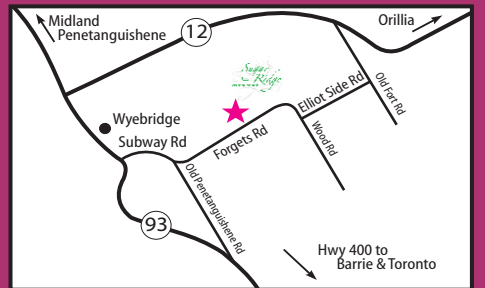

Proceeds to

Kelly Shires

Breast Cancer Foundation

Women's Breast-Friends Weekend

Friday, May 13 at 5:00 pm to Sunday May 15 at 12:00 pm

$349.00 ALL INCLUSIVE

[$50.00 per month for 6 months]

Includes:

Friday Night Meet & Greet Cocktail Party @ 7:00 pm

Saturday: Three full meals with Evening Entertainment & Cocktails

Sunday: Inspirational Breakfast

Access to all programs

Your weekend will include a Mini Spa Package, and a variety of great programs such as (but not limited to...)

- Yoga
- Meditation
- Tai-Chi
- Journal Writing
- Innovative Art
- Jewellery Making
- Creative Cooking
- Exotic Sewing
- and much, much more!

Cozy cabins sleep up to 4 people... so get your group together and call now!

Bring your best Friends, Sisters, Mothers and Aunts for a fun, relaxing, guilt-free weekend.

It'll be fun and it's for a great cause!

For registration please call Gillienne Smith @ Therapeutic Massage (705) 527-1598

or email: breastfriendsweekend@gmail.com

Facility Information available at: www.sugarridge.ca

Space is limited – first come first served. Programs subject to change.

One Stop Beauty Shops
• Haircuts • Waxing • Pedicures • Manicures • Eyebrows • Eyelashes
338 King Street, Midland
(705) 526-1068

Invest In Your Health
CORE NUTRITION
Feed Your Body, Mind & Soul

THERAPEUTIC MASSAGE
In Midland
Gillienne Smith, R.M.T.
(705) 527-1598 by appointment
214 Cox Street, Midland, ON L4R 3P2
www.therapeuticmassageinmidland.com

ACUPUNCTURE
LAURA SIKKERS, B.A.L.N.
Midland Acupuncture Clinic
200 First Street, Midland, ON L4R 3P2
www.MidlandAcupuncture.com
(705) 526-9838

Click your Mouse... Find your i-Touse
TeamJordan.ca
526.9770
100 King Street, Midland, ON L4R 3P2
www.teamjordan.ca

Midland COPY Shoppe
Colour Quality Outdoors!